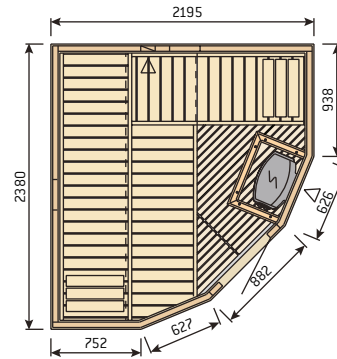

S2522L

S2522M

Variant saunas with double door option

S2020

Double doors are available for the models S2020, S2220, S2222, S2520 and S2522.

Rondium sauna  
(p. 8–9)

S2015KLL

S2015KL