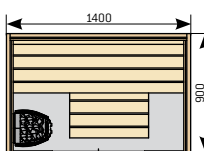

Capella
SC1409