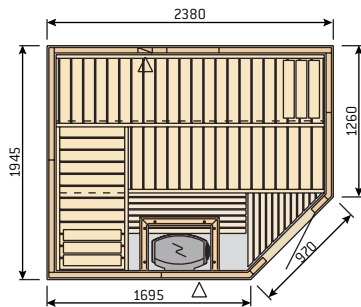

S2520R

Variant saunas with double door option

Double doors are available for the models S2020, S2220, S2222, S2520 and S2522.

Rondium sauna
(p. 8–9)