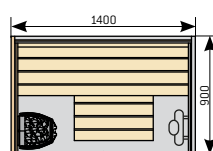

CapellaDual
SC1409D