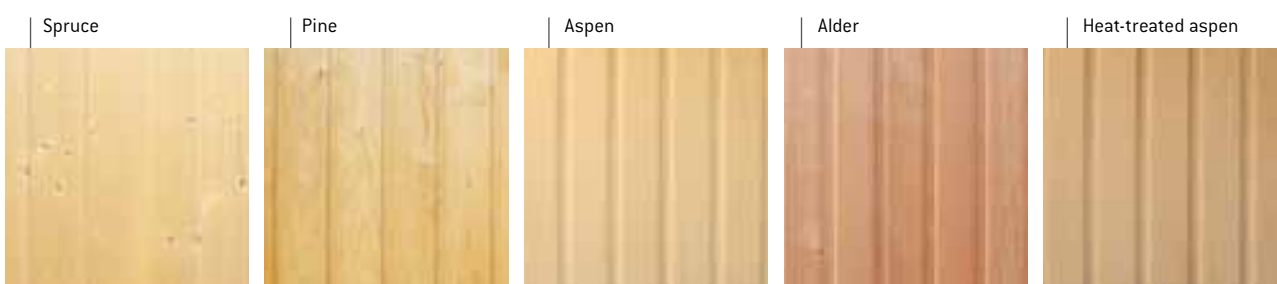

A Harvia sauna can be installed anywhere: in indoor spaces, bathrooms, basements or attics. Every Harvia sauna comes with clear instructions for assembly, so you can assemble the sauna yourself or you can use one of the trained, professional assemblers employed by many Harvia dealers. Ask your local dealer for further information.

Panelling alternatives

Spruce panelling is slowly grown, healthy and tough Finnish softwood with sound knots that enliven the surface. Spruce secretes very little resin, and the wood retains its light colour for many years.

Pine panelling is made of pure pine board that has a slightly red tinge. Its looks improve with age, and it darkens beautifully as the years pass. Its faint fragrance of pine resin reminds you of fresh pine forests.

Aspen is a traditional sauna material because of its characteristics. Aspen's light and even colour is long-lasting and creates a fresh atmosphere inside your sauna.

Alder has a refined shade of red which deepens with age. It is slightly variegated and easy to care.

Heat-treated aspen preserves its shape well as the years pass. It is the darkest in colour of Harvia panelling material and also has a pleasant scent. You can accentuate the shade of the wood with paraffin oil.