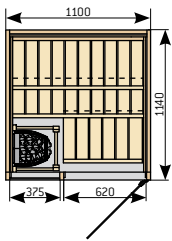

Sirius

SC1111