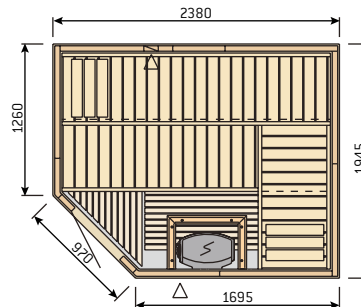

S2520L

Variant saunas with double door option

Double doors are available for the models S2020, S2220, S2222, S2520 and S2522.

Rondium sauna
(p. 8–9)