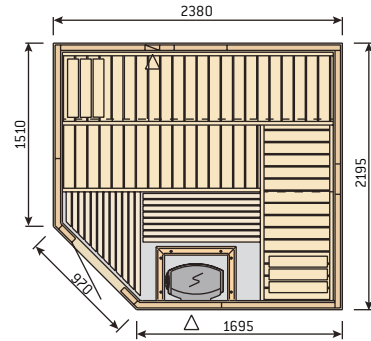

S2522L

S2522M

Variant saunas with double door option

S2020

Double doors are available for the models S2020, S2220, S2222, S2520 and S2522.

Rondium sauna  
(p. 8–9)

S2015KLL

S2015KL