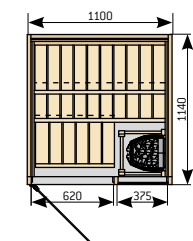

Sirius

SC1111