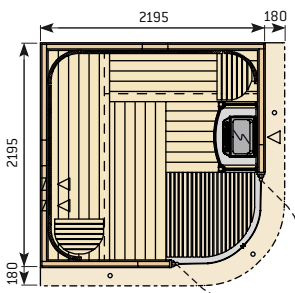

Variant saunas with double door option

Double doors are available for the models S2020, S2220, S2222, S2520 and S2522.

Rondium sauna
(p. 8–9)

S2222KL