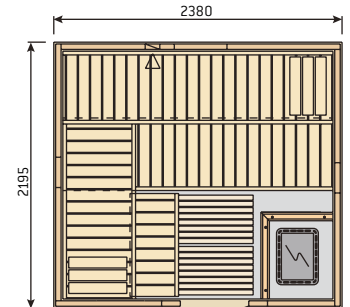

S2522

Variant saunas with double door option

Double doors are available for the models S2020, S2220, S2222, S2520 and S2522.

Rondium sauna
(p. 8–9)