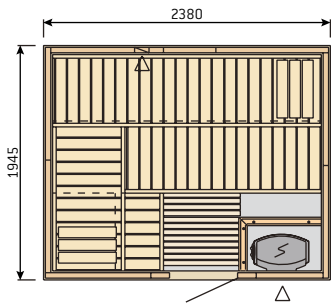

S2520

Variant saunas with double door option

Double doors are available for the models S2020, S2220, S2222, S2520 and S2522.

Rondium sauna
(p. 8–9)